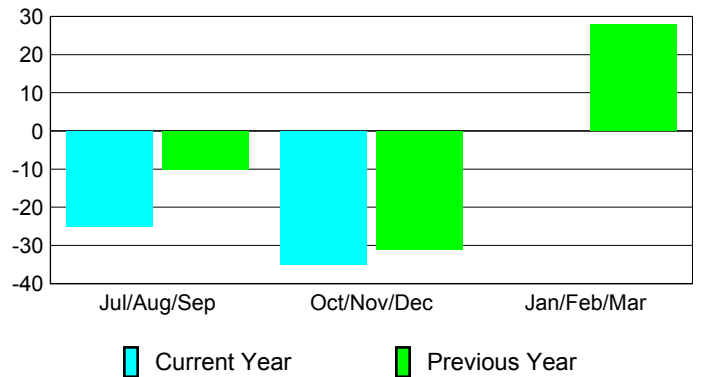

Membership Results
2012-2013

Membership
2011-2012

Month	Net Memb Goal	Actual New Memb	Actual Dropped Memb	Gain/Loss of Memb	Gain/Loss of Memb
Jul/Aug/Sep	0	28	-53	-25	-10
Oct/Nov/Dec	0	16	-51	-35	-31
Jan/Feb/Mar	0	0	0	0	28
Totals	0	44	-104	-60	-13

Membership Results 2012-2013

Goal, New, Dropped, Gain/Loss

Comparison of Membership Gain/Loss

Current Year Compared to the Previous Year

Gender Comparison 2012-2013

Jul/Aug/Sep

Oct/Nov/Dec

Jan/Feb/Mar